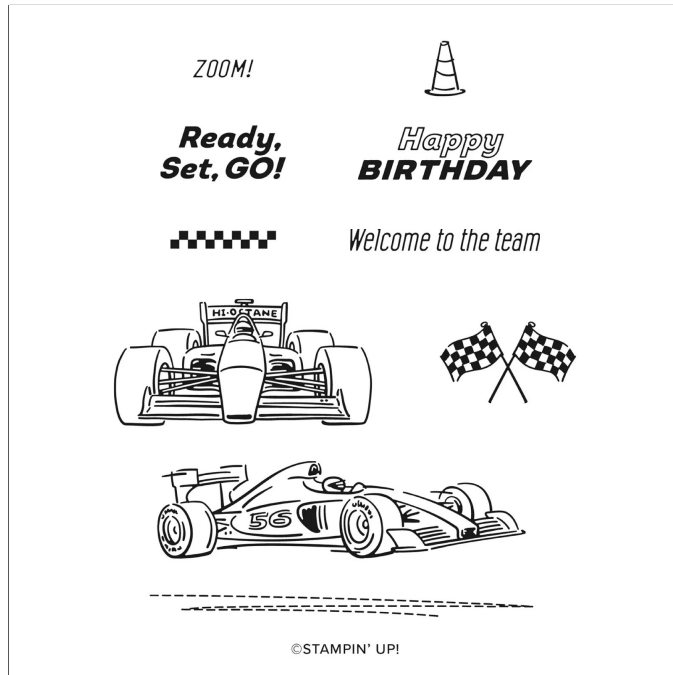

#SUStamps

Ready Set Go Stamp Set

Ready Set Go Stamp Set
#SUStamps #Photopolymer

Set of 10 photopolymer stamps
 Online Exclusive March 2026
 Ready Set Go Stamp Set 167537

Insert created by Bev Adams, BevAdams.com, BevAdams@verizon.net. All Images © Stampin' Up!

Color	Embellish.	Dies	Paper	Kits/stamps	Tools	Folders	Adhesives
Annual Catalog	Online Exclusives	Special Release	Kits	Mini Catalog			

Cut to fit your case: Standard Case: 5/8" spine, 5 1/8" front, 7" length
 New Stamp & Die Envelopes 5 1/4" front, 8 7/8" length